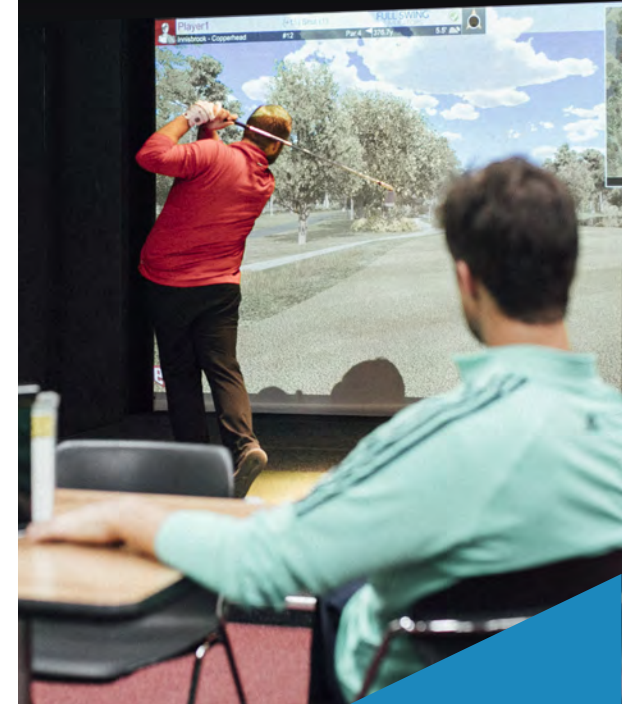

WINTER GOLF

**GolfDigest
AMERICA'S BEST
CLUBFITTERS**

2021 - 2022

**MAPLE HILL
GOLF**